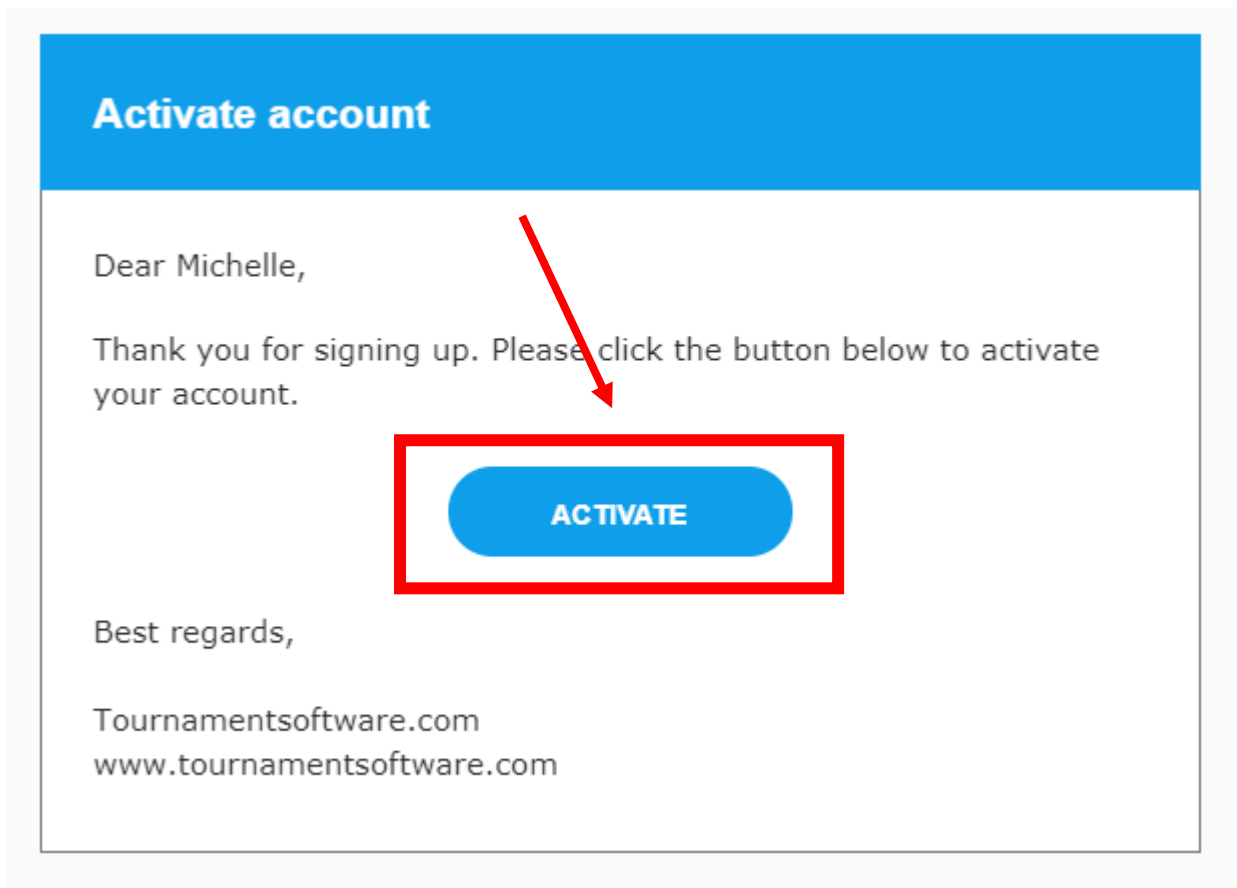

Log in to registered email account for activation of Tournament Software account: