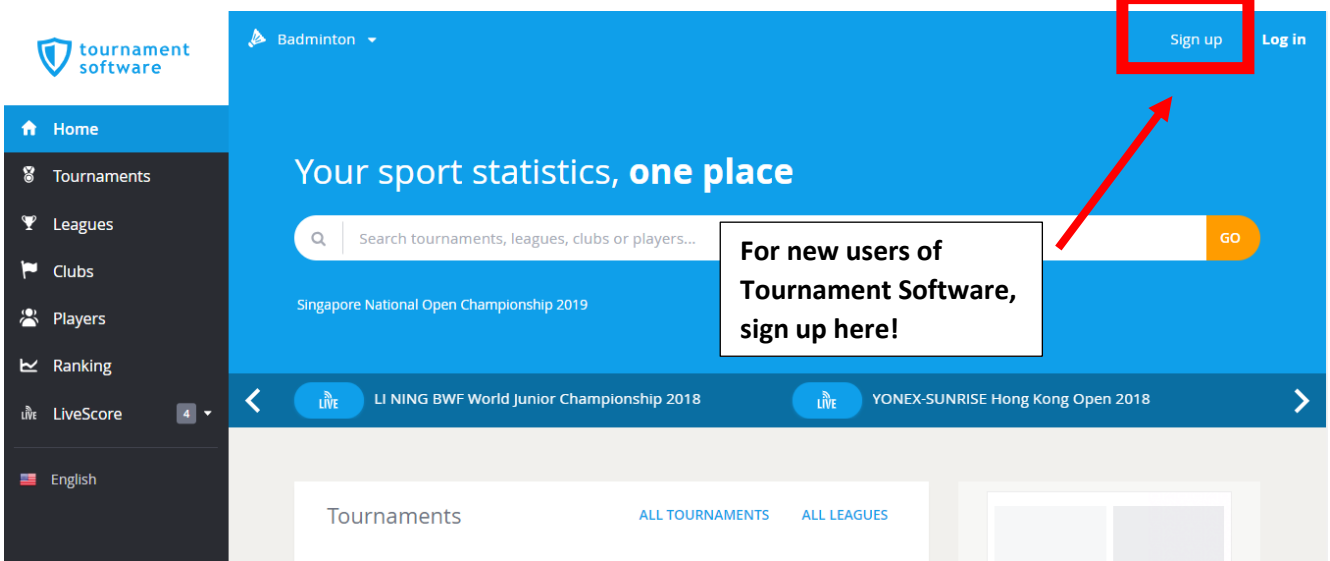

Step by Step Registration Guidelines

Go to: <https://www.tournamentsoftware.com/Home>

Fill up following particulars and proceed to sign up.

The screenshot shows the 'Sign up' registration form on the Tournament Software website. The form is titled 'Sign up' and includes the following fields: 'First name', 'Middle name', 'Last name', 'Select sport' (with 'Badminton' selected), 'Login name', 'Email', 'Password', and 'Confirm Password'. Each field has an asterisk indicating it is required. A red arrow points from the 'Confirm Password' field to the 'SIGN UP' button, which is highlighted with a red box. At the bottom of the form, there is a link that says 'Already have an account: Log in'.