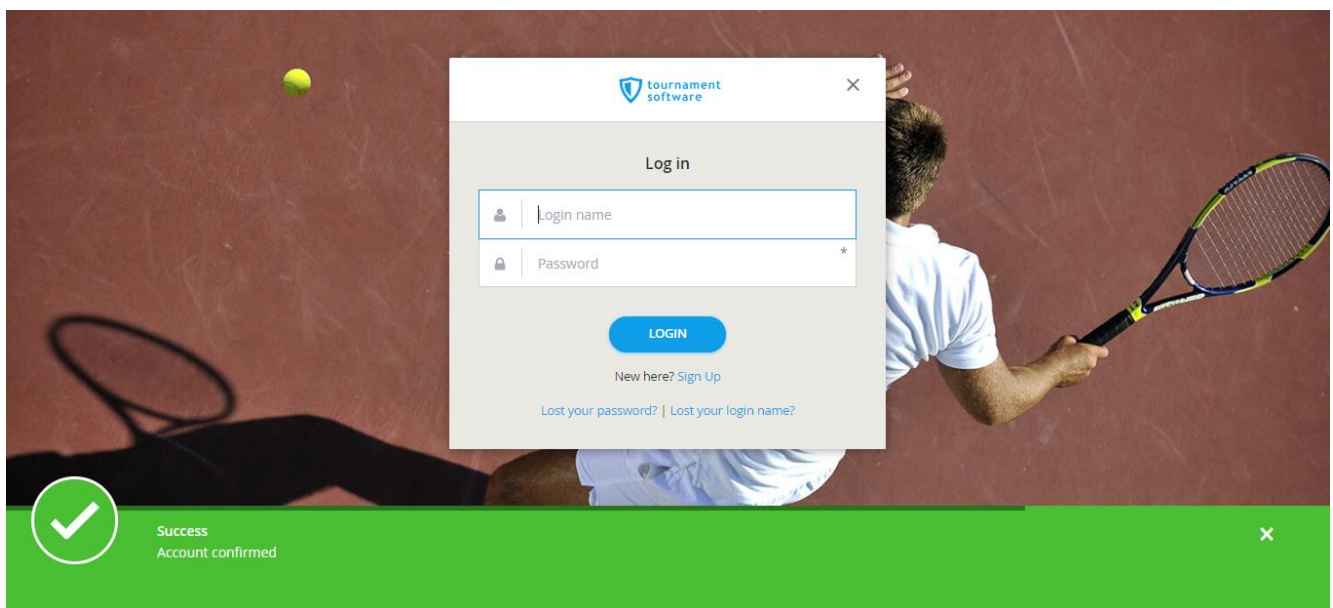

Proceed to log in: